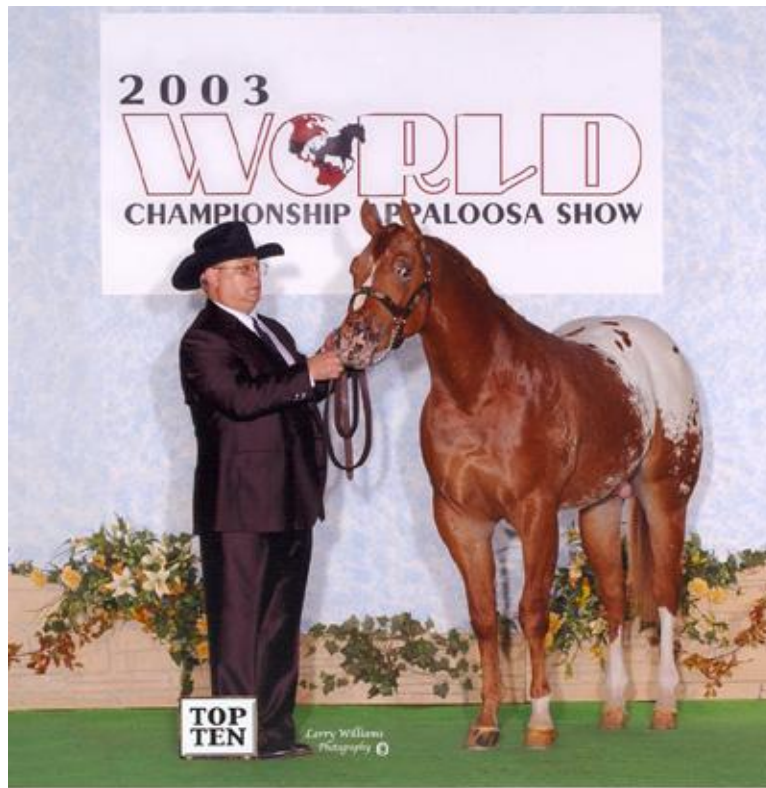

AN OBVIOUS CHOICE

2002 ApHC Chestnut w/white blanket

15.1 HH, 1100 lbs

Owned by Richard Parks

Leland, IL. 815-498-2061

Mare care: \$8/dry, \$10/wet. LFG, Breeders Trust

Top Ten at World in Open and Nonpro Yearling Halter. Sire of 2 World Champions and 1 Top Ten. Listed in Top 25 Leading Sires of point earners and halter class winners. 19 point earners with 319 points, 7 Roms, 2010 Futurities: MVApHC Open Futurity 4 shown, 4- 1sts, MVApHC Closed Futurity 4 shown, 4- 1sts. Iowa (MAHA) Congress 2 shown, 1-4th & 1-6th. At the 2011 Nationals his yearling filly was Reserve National Champion Nonpro Yearling Fillies and 5th in Open Yearling fillies. At the MVApHC 2011 Closed Futurity 4 shown-3-1sts and 1- 2nd.

Mare must be halter broke with current vaccinations and negative Coggins.